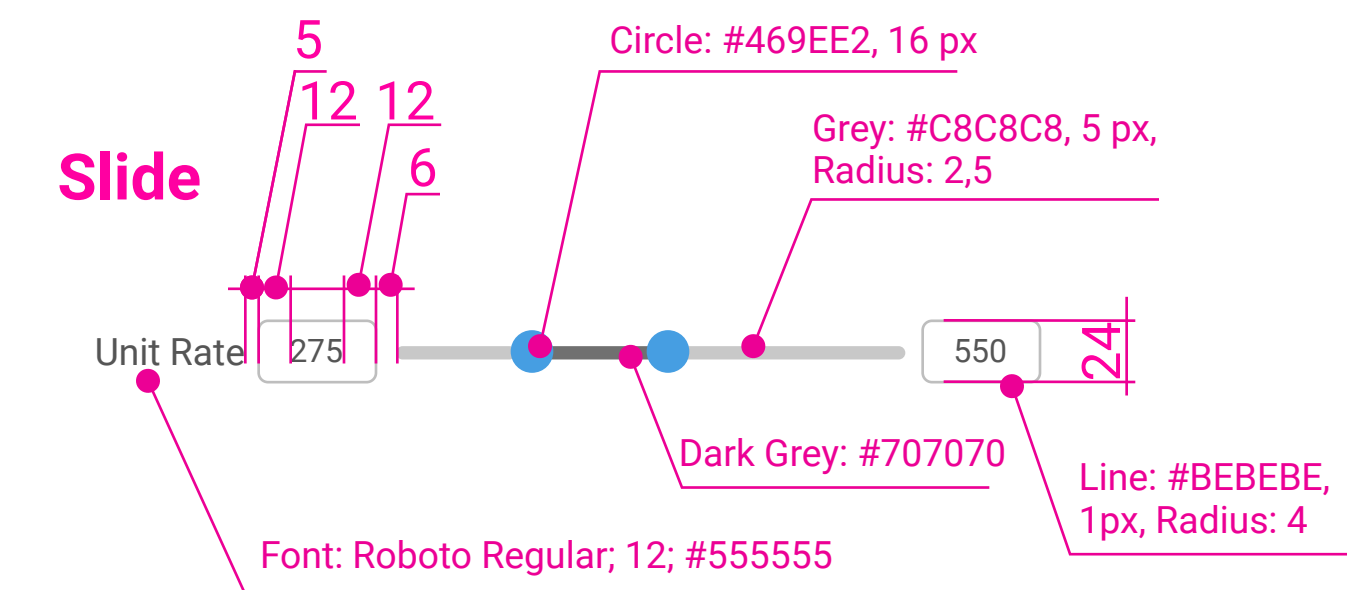

Screen 1920px x 1080px

Main Elements | Interactive Elements

Search Bar

20px x 200px
Text #999999, regular 12px

Radius: 12 px
28px high, left and right padding: 25px
Text #FFFFFF, medium 14px

Tag

Left and right padding: 10px
Text #FFFFFF, medium 14px