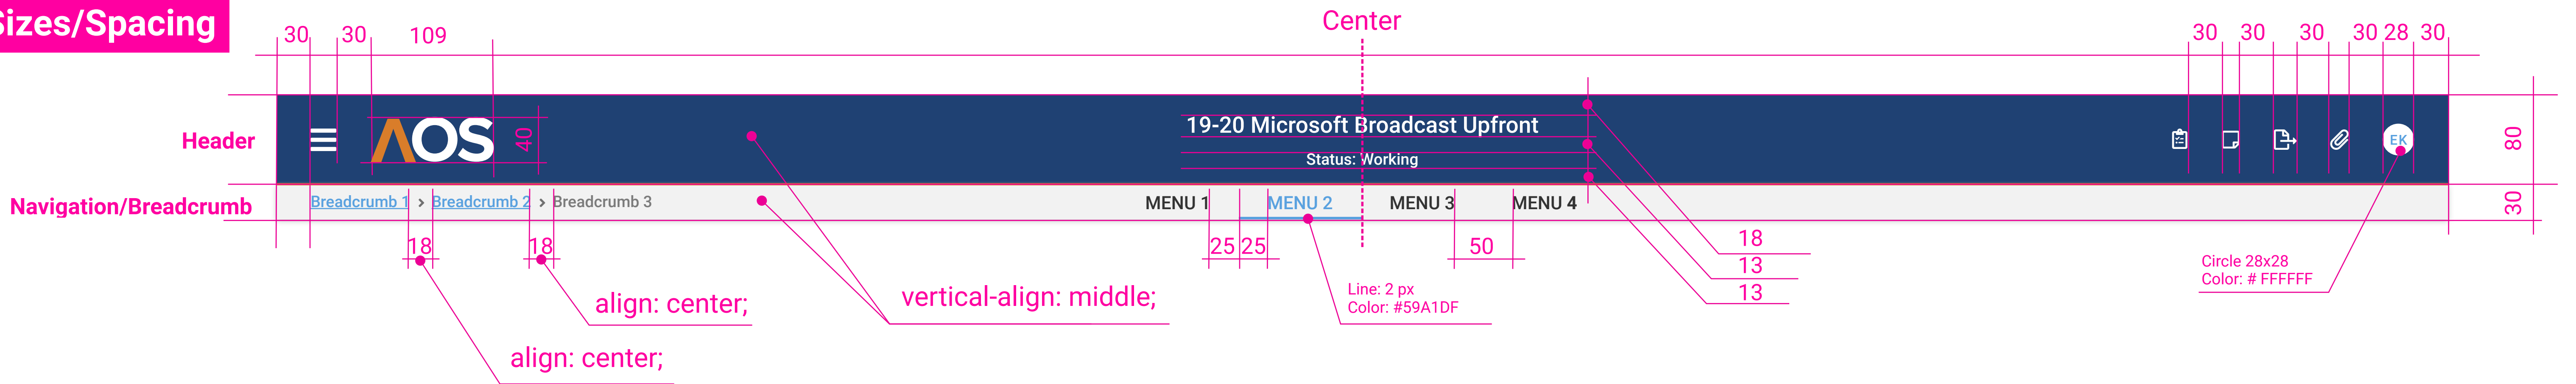

Screen 1920px x 1080px Template Structure | Main Elements | Header and Navigation/Breadcrumb Row

Sizes/Spacing