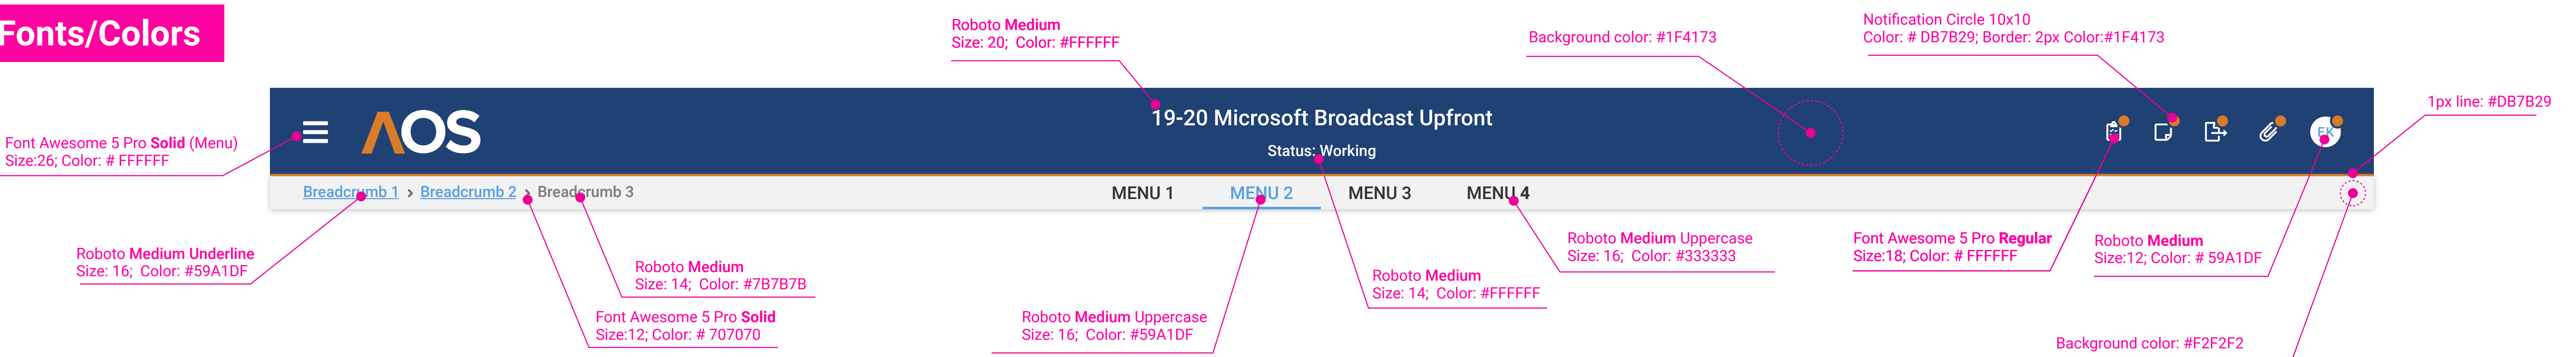

Fonts/Colors