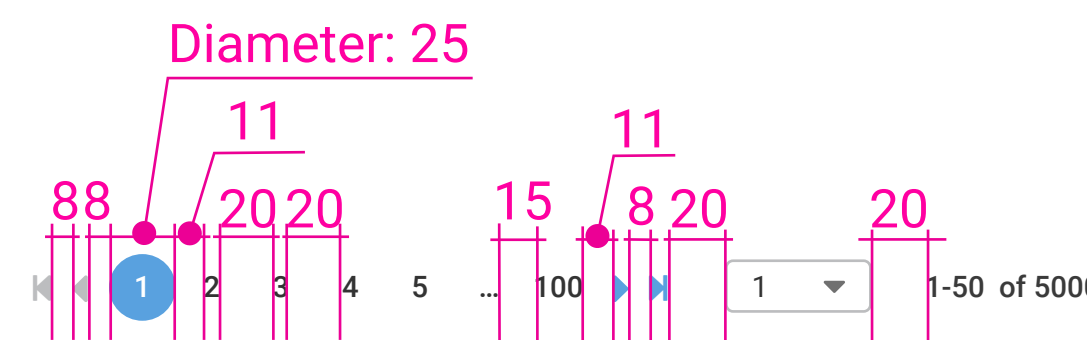

Screen 1920px x 1080px

Template Structure | Main Elements | Table | Pagination